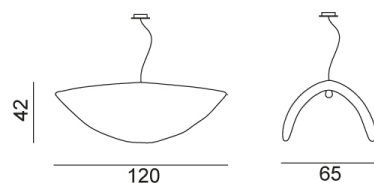

## Brass 95 / 96

collezione: **Brass / Lamps**  
designer: **Paola Navone**

Suspension lamp in matt brass, max. power 18 W, 220 Volt, bulb holder E 27, bulb not included.

95

96

---

Viale del Lavoro, 88 - 33050 Pavia di Udine - Italia