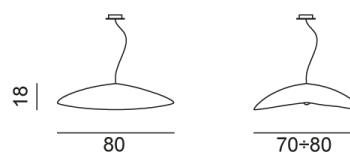

## Brass 95 / 96

collezione: **Brass / Lamps**  
designer: **Paola Navone**

Suspension lamp in matt brass, max. power 18 W, 220 Volt, bulb holder E 27, bulb not included.

95

96

---

Viale del Lavoro, 88 - 33050 Pavia di Udine - Italia