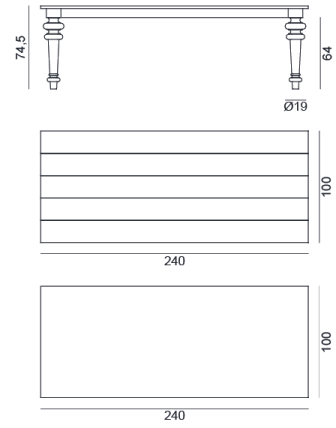

Dimensions:

Gray 32 cm 140x140

Gray 33 cm 240x100

Gray 34 cm 180x100 (available also with extendible wooden top)

Gray 35 cm 160x90 (available also with extendible wooden top)

Copyright Gervasoni SpA - Tutti i diritti riservati
Viale del Lavoro, 88 - 33050 Pavia di Udine - Italia

Source URL: <http://www.gervasoni1882.it/en/product/gray-32-33-34-35.html>